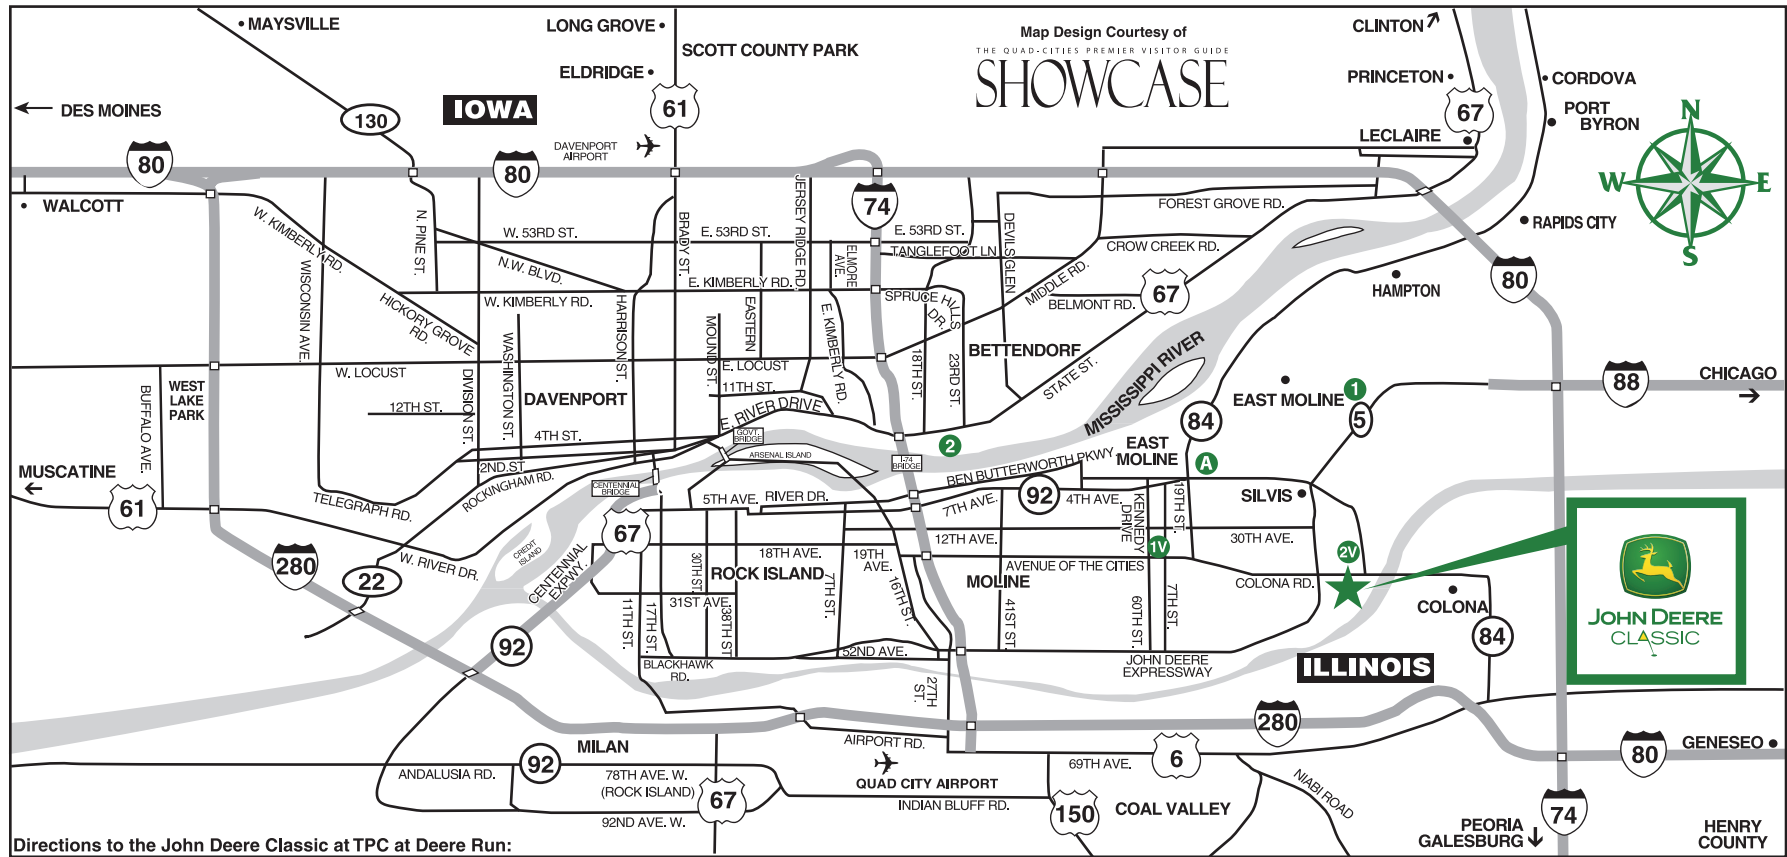

Welcome to The 2010 John Deere Classic, July 5-11, at TPC Deere Run (309) 762-4653

Directions to the John Deere Classic at TPC at Deere Run:

PUBLIC PARKING

- 1 Quad City Downs 5005 Morton Drive East Moline, IL 61244
- 2 Isle Of Capri 1777 Isle Parkway Bettendorf, IA 52722

VOLUNTEER PARKING:

- A Riverbend Industrial Center 1300 19th Street East Moline, IL 61244

VIP PARKING

- 1V R.I. County Fairgrounds Archer Dr. & Avenue of the Cities East Moline, IL 61244

VIP PREFERRED

- 2V TPC Deere Run Across from the Main Entrance East Moline, IL 61244

For additional information visit our website at: www.johndeereclassic.com

PARKING LOCATIONS

West Bound:

Take I-88 (West). At I-80 take Exit 4/I-88 (Exit 1), continue (West) on SR-5 toward East Moline. Follow signs to parking.

East Bound:

Take I-80 East to Exit 298 (I-74), follow to Exit 4B (John Deere Road – East). Stay on John Deere Road for approx. 5 miles. Follow signs to parking.

North Bound:

I-74 to I-80 West. Follow for 6 miles and then take SR-5 West off of I-80 toward East Moline. Follow signs to parking.

OR

I-280 to I-74 West. Follow to Exit 4B (John Deere Road – East). Stay on John Deere Road for approx. 5 miles. Follow signs to parking.

South Bound:

Take I-80 to Exit 298 (I-74), follow to Exit 4B (John Deere Road – East). Stay on John Deere Road for approx. 5 miles. Follow signs to parking.