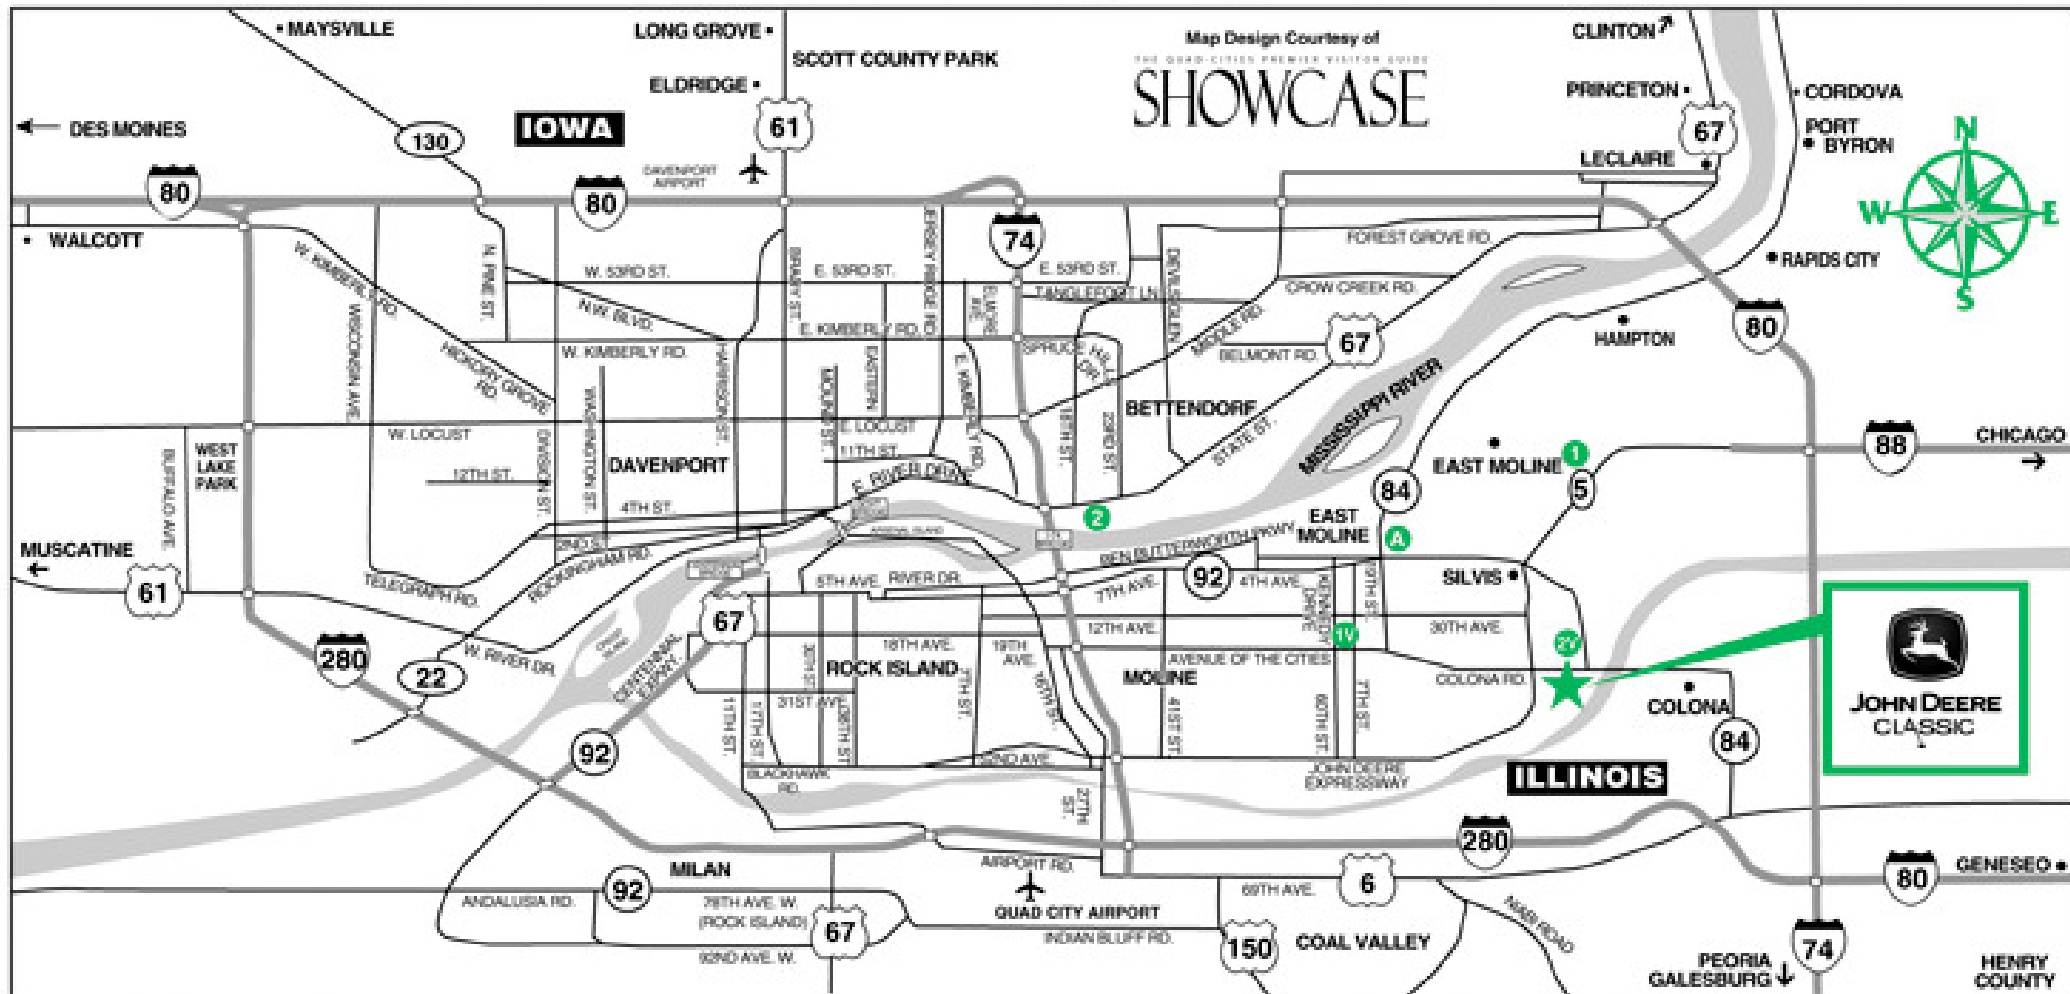

Welcome to The 2009 John Deere Classic, July 6-12 at TPC Deere Run • (309) 762-4653

Directions to the John Deere Classic at TPC Deere Run:

- West Bound:**
Take I-88 (West). At I-80 take Exit 4/I-88 (Exit 1), continue (West) on SR-5 toward East Moline. Follow signs to parking.
- East Bound:**
Take I-80 East to Exit 298 (I-74), follow to Exit 4B (John Deere Road – East). Stay on John Deere Road for approx. 5 miles. Follow signs to parking.
- North Bound:**
I-74 to I-80 West. Follow for 6 miles and then take SR-5 West off of I-80 toward East Moline. Follow signs to parking.
- OR**
- I-280 to I-74 West. Follow to Exit 4B (John Deere Road – East). Stay on John Deere Road for approx. 5 miles. Follow signs to parking.
- South Bound:**
Take I-80 to Exit 298 (I-74), follow to Exit 4B (John Deere Road – East). Stay on John Deere Road for approx. 5 miles. Follow signs to parking.

PARKING LOCATIONS

- | | | | |
|---------------------------|--|---|-----------------------|
| PUBLIC PARKING: | 1 Quad City Downs | 5005 Morton Drive | East Moline, IL 61244 |
| PUBLIC PARKING: | 2 Isle Of Capri | 1777 Isle Parkway | Bettendorf, IA 52722 |
| VIP PARKING: | 1V Rock Island County Fair Ground | Archer Drive & Avenue of the Cities East Moline, IL 61244 | |
| VIP PREFERRED: | 2V TPC Deere Run | Across from the Main Entrance | |
| VOLUNTEER PARKING: | A Riverbend Industrial Center | 1300 19th Street | East Moline, IL 61244 |